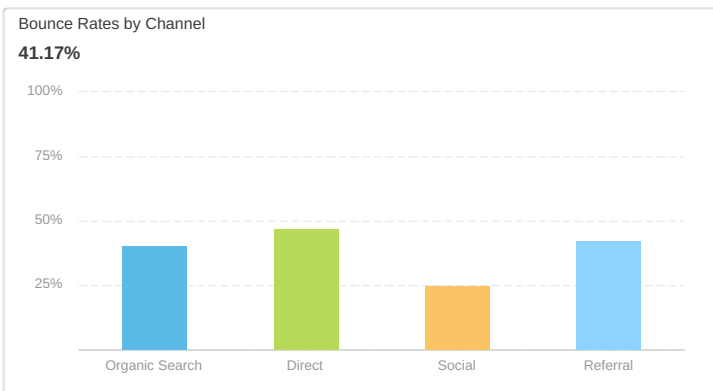

## Website Conversions

## Website Traffic Overview

## Google My Business Conversions

**401**

Made a Call

**731**

Requested Directions

**659**

Visited Your Website