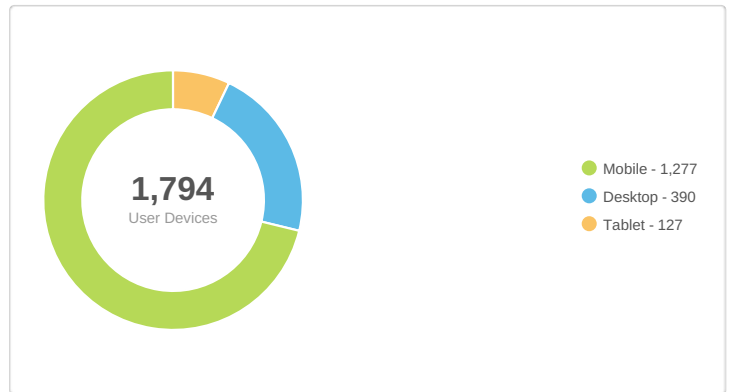

## Website Conversions

## Website Traffic Overview

## Google My Business Conversions

**401**

Made a Call

**731**

Requested Directions

**659**

Visited Your Website