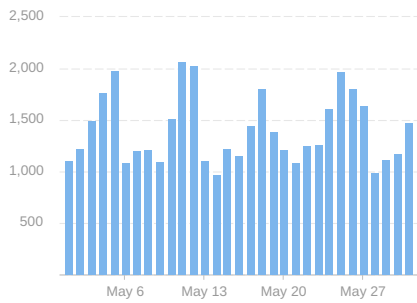

401

Made a Call

731

Requested Directions

659

Visited Your Website

Google My Business Traffic Overview

Searches

43,669