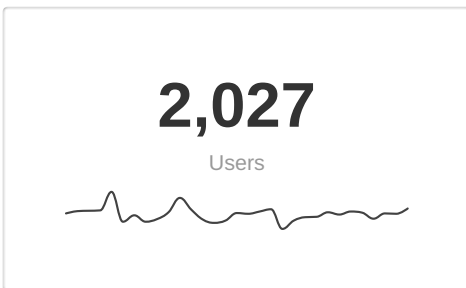

## Website Conversions

## Website Traffic Overview

## Google My Business Conversions

**401**

Made a Call

**731**

Requested Directions

**659**

Visited Your Website