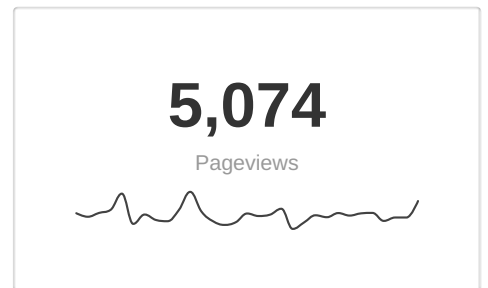

## Website Conversions

## Website Traffic Overview

## Google My Business Conversions

**401**

Made a Call

**731**

Requested Directions

**659**

Visited Your Website

#### Views / Impressions

**61,029**