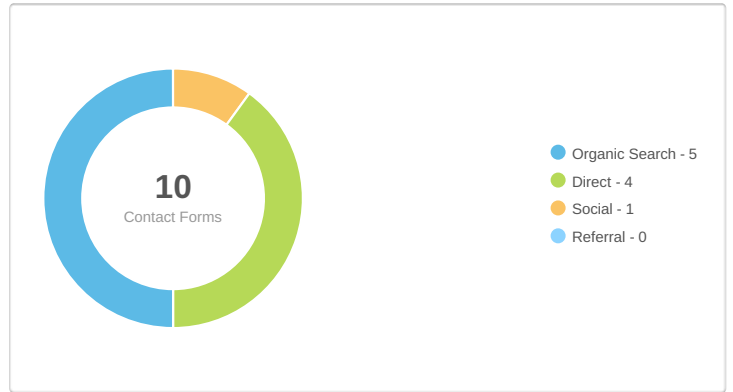

## Website Conversions

## Website Traffic Overview

## Google My Business Conversions

**401**

Made a Call

**731**

Requested Directions

**659**

Visited Your Website