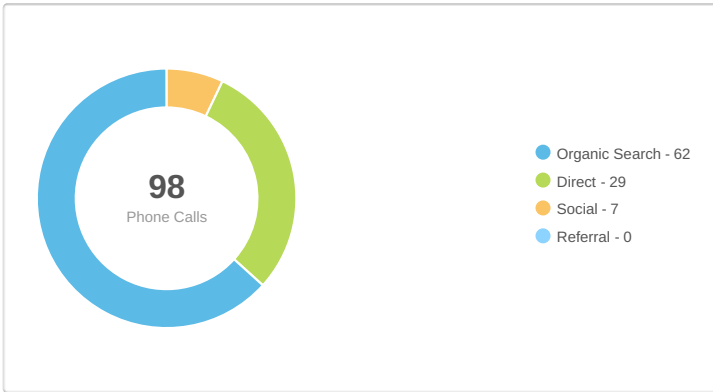

## Website Conversions

## Website Traffic Overview

## Google My Business Conversions

**401**

Made a Call

**731**

Requested Directions

**659**

Visited Your Website