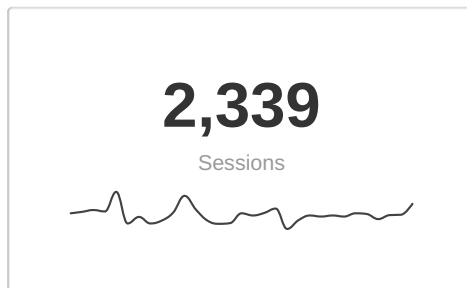

## Website Conversions

## Website Traffic Overview

## Google My Business Conversions

**401**

Made a Call

**731**

Requested Directions

**659**

Visited Your Website