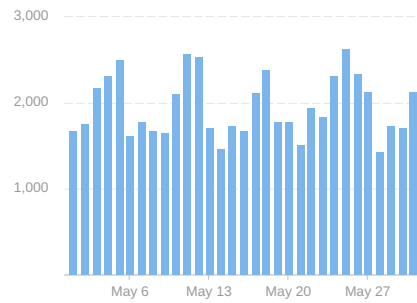

Views / Impressions

61,029