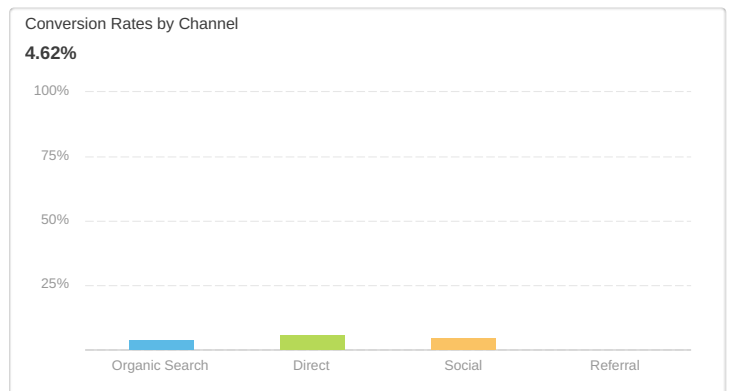

## Website Conversions

## Website Traffic Overview

## Google My Business Conversions

**401**

Made a Call

**731**

Requested Directions

**659**

Visited Your Website